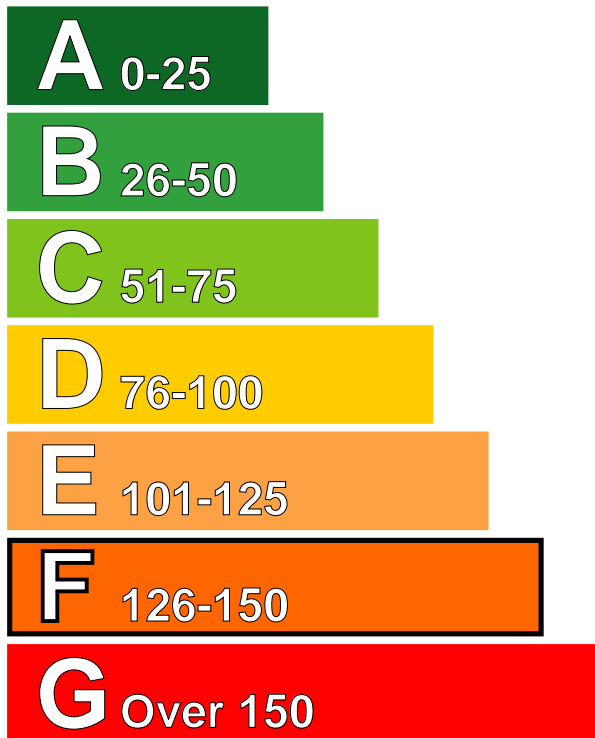

# Energy Performance Certificate

Non-Domestic Building

Datanet.Co.UK Ltd  
Interpower House, Windsor Way  
ALDERSHOT  
GU11 1JG

Certificate Reference Number:  
0936-3089-0117-0400-1321

This certificate shows the energy rating of this building. It indicates the energy efficiency of the building fabric and the heating, ventilation, cooling and lighting systems. The rating is compared to two benchmarks for this type of building: one appropriate for new buildings and one appropriate for existing buildings. There is more advice on how to interpret this information on the Government's website [www.communities.gov.uk/epbd](http://www.communities.gov.uk/epbd).

## Energy Performance Asset Rating

More energy efficient

Net zero CO<sub>2</sub> emissions

◀ 128 This is how energy efficient the building is.

Less energy efficient

## Benchmarks

Buildings similar to this one could have ratings as follows:

34 If newly built

69 If typical of the existing stock